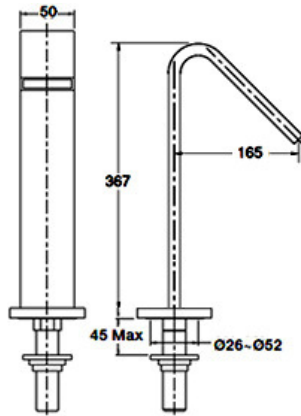

KOHLER®

97907T-4ND-CP
Basin Mixer
Chrome

97908T-4ND-CP
Tall Basin Mixer
Chrome

14661A-4ND-CP
Basin Set
Chrome

Loure

14602A-4ND-CP
Wall Basin Set
Chrome

14670A-CP
Bath Spout
Chrome

14676A-CP
Bath Spout
Chrome