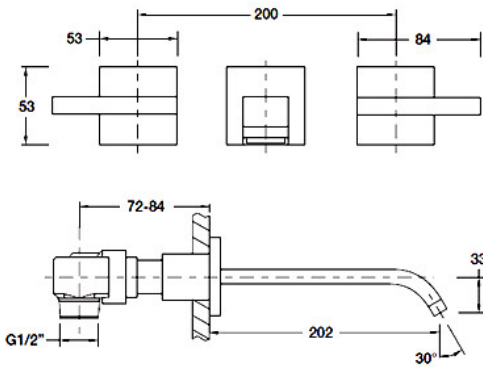

KOHLER®

97907T-4ND-CP
Basin Mixer
Chrome

97908T-4ND-CP
Tall Basin Mixer
Chrome

14661A-4ND-CP
Basin Set
Chrome

Loure

14602A-4ND-CP
Wall Basin Set
Chrome

14670A-CP
Bath Spout
Chrome

14676A-CP
Bath Spout
Chrome