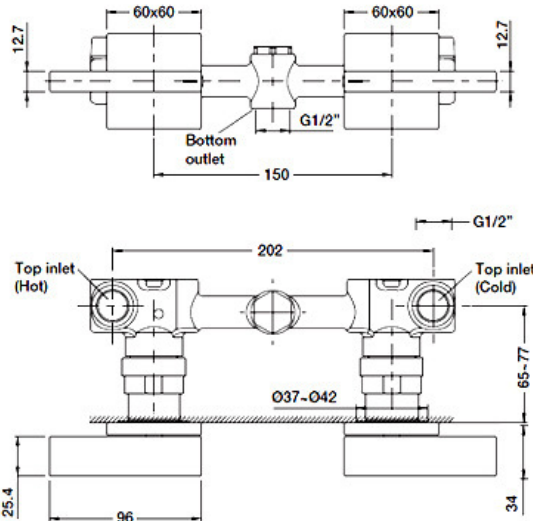

75209T-4DR-CP
Shower/Bath Tap
Chrome