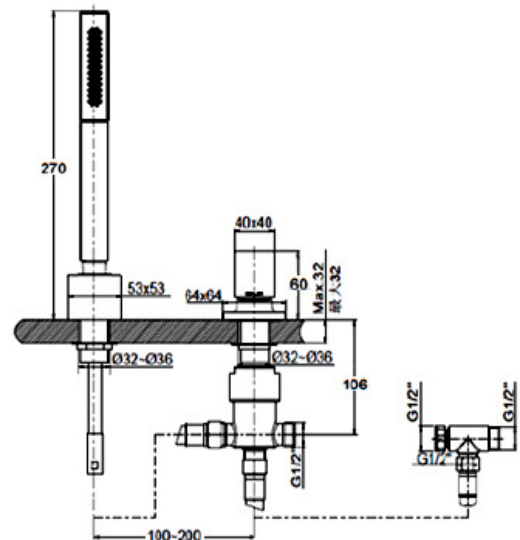

KOHLER®

97907T-4ND-CP
Basin Mixer
Chrome

97908T-4ND-CP
Tall Basin Mixer
Chrome

14661A-4ND-CP
Basin Set
Chrome

Loure

14602A-4ND-CP
Wall Basin Set
Chrome

14670A-CP
Bath Spout
Chrome

14676A-CP
Bath Spout
Chrome

14675A-4-CP
Bath Spout & Mixer
Chrome

98964A-CP
Handshower & Divertor
Chrome

Loure

79008T-4-CP+78981T-DR-NA
Shower/Bath Mixer
Chrome

79007T-4-CP+78980T-DR-CP
Shower/Bath Mixer Divertor
Chrome

75209T-4DR-CP
Shower/Bath Tap
Chrome