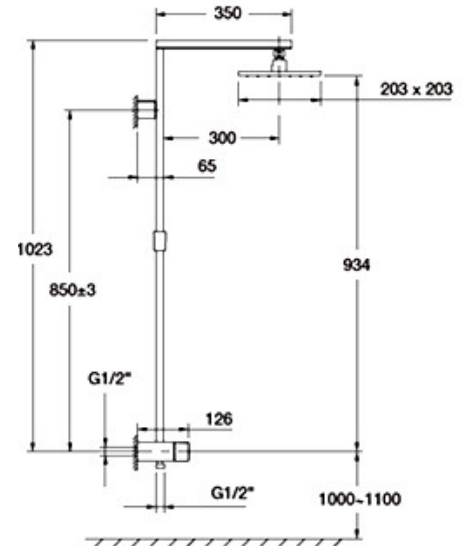

Loure

79008T-4-CP+78981T-DR-NA
Shower/Bath Mixer
Chrome

79007T-4-CP+78980T-DR-CP
Shower/Bath Mixer Divertor
Chrome

75209T-4DR-CP
Shower/Bath Tap
Chrome

Matching Accessories