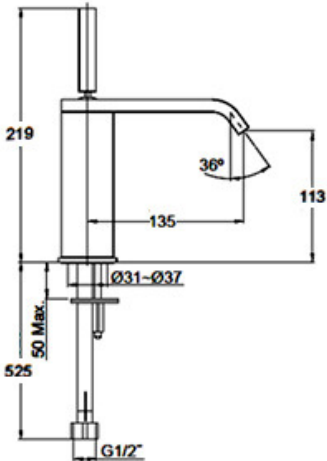

KOHLER®

97907T-4ND-CP
Basin Mixer
Chrome

97908T-4ND-CP
Tall Basin Mixer
Chrome

14661A-4ND-CP
Basin Set
Chrome

Loure

14602A-4ND-CP
Wall Basin Set
Chrome

14670A-CP
Bath Spout
Chrome

14676A-CP
Bath Spout
Chrome