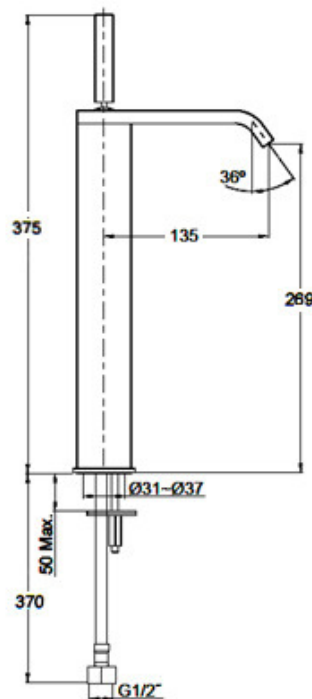

KOHLER®

97907T-4ND-CP
Basin Mixer
Chrome

97908T-4ND-CP
Tall Basin Mixer
Chrome

14661A-4ND-CP
Basin Set
Chrome

Loure

14602A-4ND-CP
Wall Basin Set
Chrome

14670A-CP
Bath Spout
Chrome

14676A-CP
Bath Spout
Chrome

14675A-4-CP
Bath Spout & Mixer
Chrome

98964A-CP
Handshower & Divertor
Chrome

Loure

79008T-4-CP+78981T-DR-NA
Shower/Bath Mixer
Chrome

79007T-4-CP+78980T-DR-CP
Shower/Bath Mixer Divertor
Chrome

75209T-4DR-CP
Shower/Bath Tap
Chrome