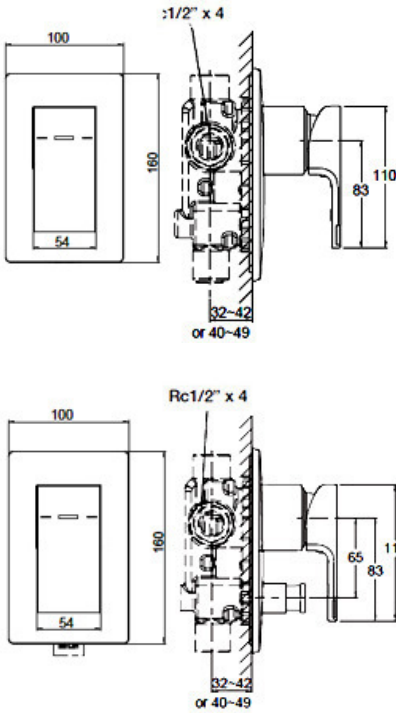

79007T-4-CP+78980T-DR-CP
Shower/Bath Mixer Divertor
Chrome