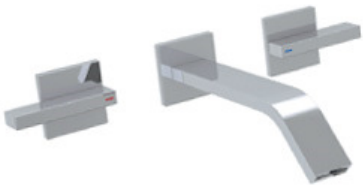

Loure

Combining a sleek profile with enhanced utility, Loure introduces a classically modern look to your bath decor. This strikingly contemporary range offers a stately design with clean, smooth lines. A pair of minimalist lever handles provide for comfortable and stylish operation.

KOHLER®

97907T-4ND-CP
Basin Mixer
Chrome

97908T-4ND-CP
Tall Basin Mixer
Chrome

14661A-4ND-CP
Basin Set
Chrome

Loure

14602A-4ND-CP
Wall Basin Set
Chrome

14670A-CP
Bath Spout
Chrome

14676A-CP
Bath Spout
Chrome

14675A-4-CP
Bath Spout & Mixer
Chrome

98964A-CP
Handshower & Divertor
Chrome

Loure

79008T-4-CP+78981T-DR-NA
Shower/Bath Mixer
Chrome

79007T-4-CP+78980T-DR-CP
Shower/Bath Mixer Divertor
Chrome

75209T-4DR-CP
Shower/Bath Tap
Chrome