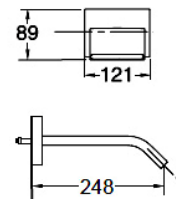

KOHLER®

97907T-4ND-CP
Basin Mixer
Chrome

97908T-4ND-CP
Tall Basin Mixer
Chrome

14661A-4ND-CP
Basin Set
Chrome

Loure

14602A-4ND-CP
Wall Basin Set
Chrome

14670A-CP
Bath Spout
Chrome

14676A-CP
Bath Spout
Chrome