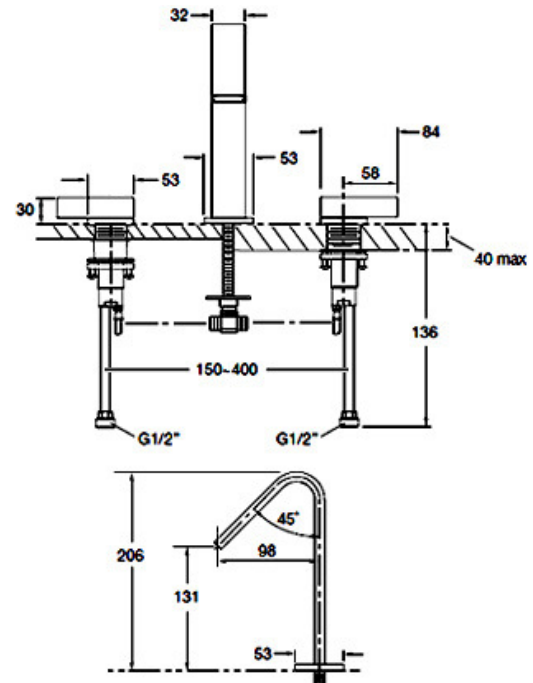

KOHLER®

97907T-4ND-CP
Basin Mixer
Chrome

97908T-4ND-CP
Tall Basin Mixer
Chrome

14661A-4ND-CP
Basin Set
Chrome

Loure

14602A-4ND-CP
Wall Basin Set
Chrome

14670A-CP
Bath Spout
Chrome

14676A-CP
Bath Spout
Chrome